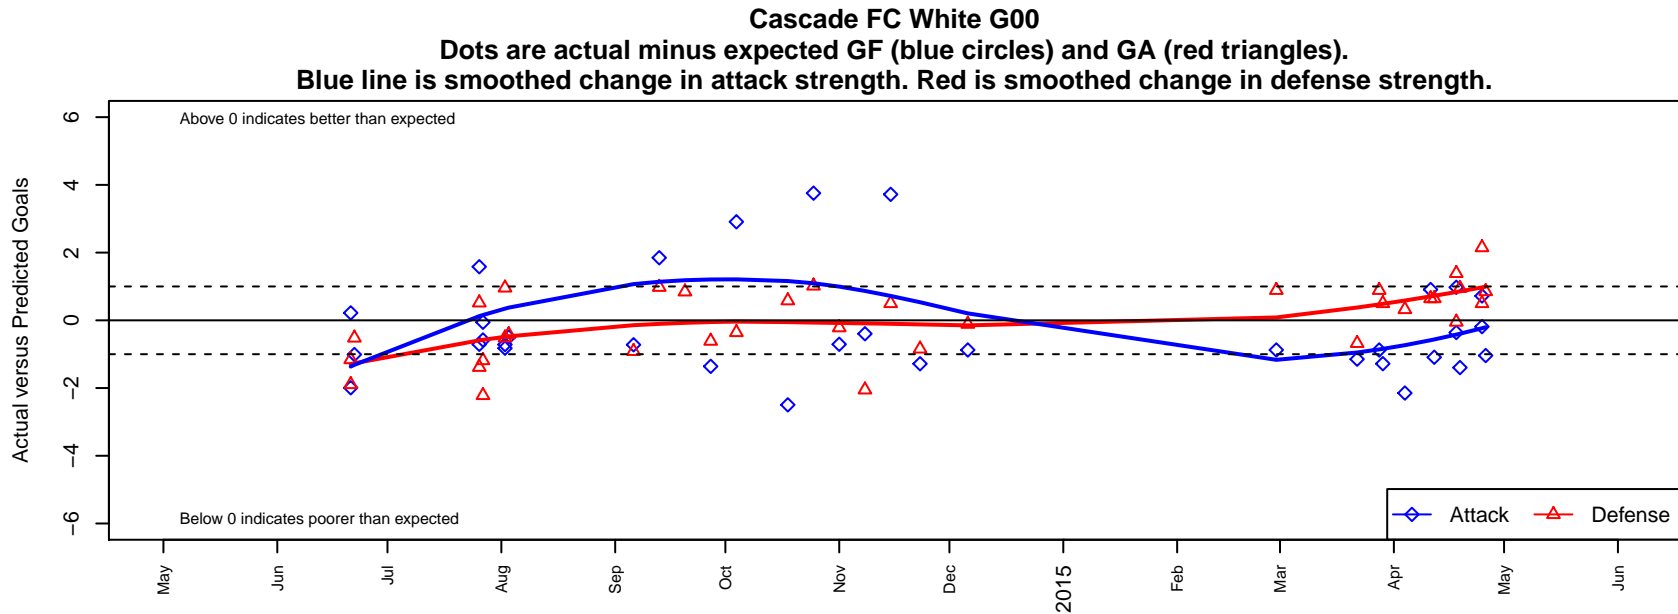

## Cascade FC White G00

Cascade FC  
 Snoqualmie, WA  
 G00 total strength=982  
 attack=1.81 defense=1.95  
 fall league = PSPL Copa U14  
 spr league = Spr PSPL Copa U14

alt names used:  
 Cascade FC G00 White  
 CASCADE FC G00 WHITE (WA)  
 CASCADE FC G00 WHITE  
 Cascade FC G00 White  
 Cascade FC [G00]  
 CASCADE FC G00 WHITE (WA)

**attack and defense variance (black dot)  
relative to other teams  
and top 10 in region**

**attack and defense rating  
relative to others at age  
and all opponents in last 13 months**

**Performance relative to 13 month average**