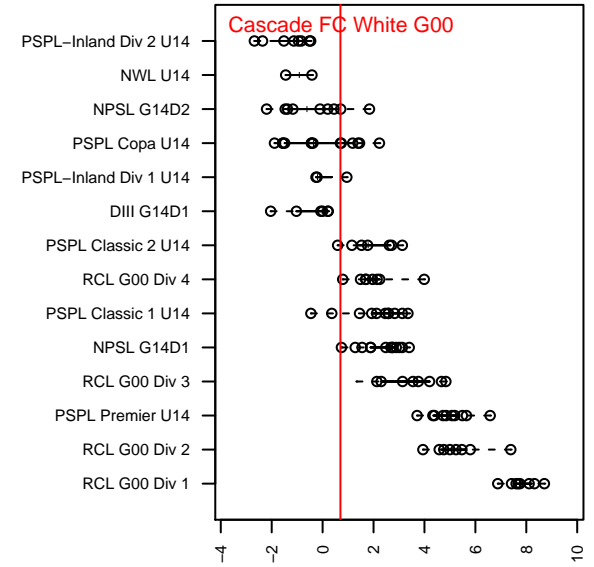

## Cascade FC White G00

Cascade FC  
 Snoqualmie, WA  
 G00 total strength=982  
 attack=1.81 defense=1.95  
 fall league = PSPL Copa U14  
 spr league = Spr PSPL Copa U14

alt names used:  
 Cascade FC G00 White  
 CASCADE FC G00 WHITE (WA)  
 CASCADE FC G00 WHITE  
 Cascade FC G00 White  
 Cascade FC [G00]  
 CASCADE FC G00 WHITE (WA)

Venues played:  
 2014 Snohomish United Invit U14 Silver  
 2014 River City Cup U-14 Silver U14  
 2014 Strawberry Classic GU14  
 2014 PSPL Copa U14  
 2014 Spr PSPL Copa U14  
 2014 WA Cup GU14 Bronze U14

**attack and defense variance (black dot)  
relative to other teams  
and top 10 in region**

**attack and defense rating  
relative to others at age  
and all opponents in last 13 months**

**Performance relative to 13 month average**